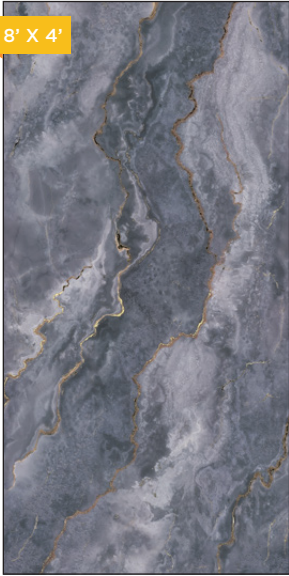

Rang®

RANGE OF DECORATIVE PRODUCTS

NAZRANA®

ENGRAVED ACRYLIC

8' X 4'

RN 410 ROYAL AZZURE

Product Size: 2440 x 1220 MM
Thickness: 1.3 MM (± 5%)

NEW

A regal tone meets seamless engraving, Royal Azzure delivers depth, dignity and definition in one flawless finish.

NON-FORMALDEHYDE

WATER-PROOF

EASY TO INSTALL

ANTI-MOTH

ECO-FRIENDLY

INDEX