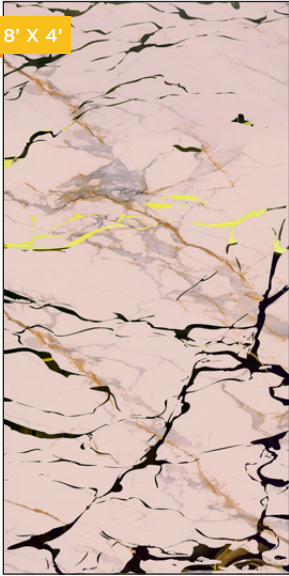

Rang®

RANGE OF DECORATIVE PRODUCTS

NAZRANA®

ENGRAVED ACRYLIC

8' X 4'

RN 404 BUTTERSTONE

Product Size: 2440 x 1220 MM
Thickness: 1.3 MM (± 5%)

NEW

Smooth like churned luxury, Butterstone has a silky hue that adds mellow richness to every surface it graces.

NON-FORMALDEHYDE

WATER PROOF

EASY TO INSTALL

ANTI-MOTH

ECO-FRIENDLY

INDEX