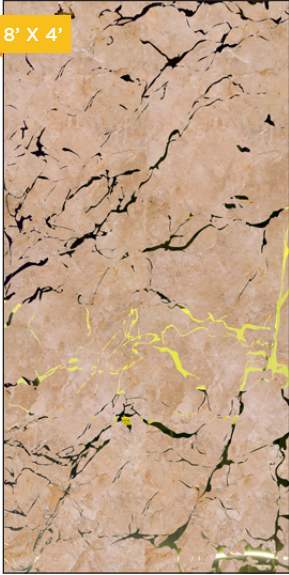

Rang®

RANGE OF DECORATIVE PRODUCTS

NAZRANA®

ENGRAVED ACRYLIC

8' X 4'

RN 402 **IVORY STONEVEIN**

Product Size: 2440 x 1220 MM
Thickness : 1.3 MM (± 5%)

NEW

Veins of elegance flow through a satin ivory base, whispering timelessness with every engraved line.